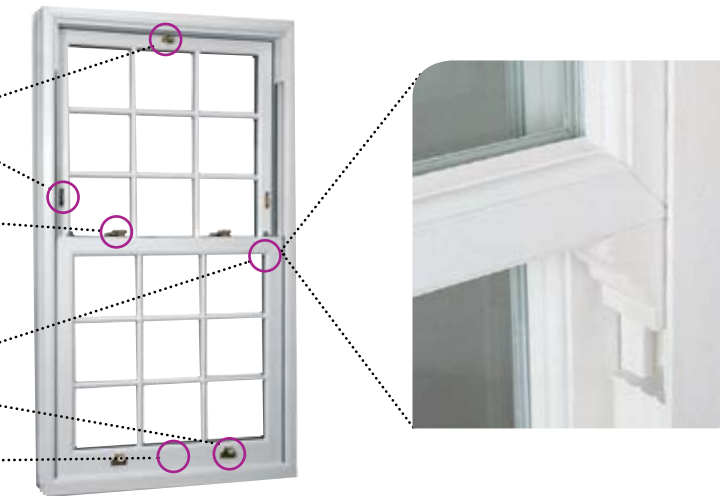

The traditional Georgian glazing bar arrangement may also be replicated by concealing the glazing bars within the double glazed unit, or by surface mounting the bars onto the external faces of the double glazed unit.

### Tilt & open feature

An ingenious 'tilt inwards' opening facility allows for easy cleaning from the inside.

### Truly authentic detail

Ring pull to ease opening and closing

Safety restrictor

Locking 'cam catches' and night ventilation  
(available in gold or chrome effect finish)

Decorative horn detail

Sash lifts

Deep bottom rail with mortice & tenon

The modern sash not only emulates the aesthetics of their traditional timber equivalent, but they also offer additional benefits...

-  High weather performance characteristics
-  Releasable or permanent restrictors
-  A night vent position
-  Improved security locking
-  A tilt facility to allow cleaning from the inside
-  Excellent thermal capabilities